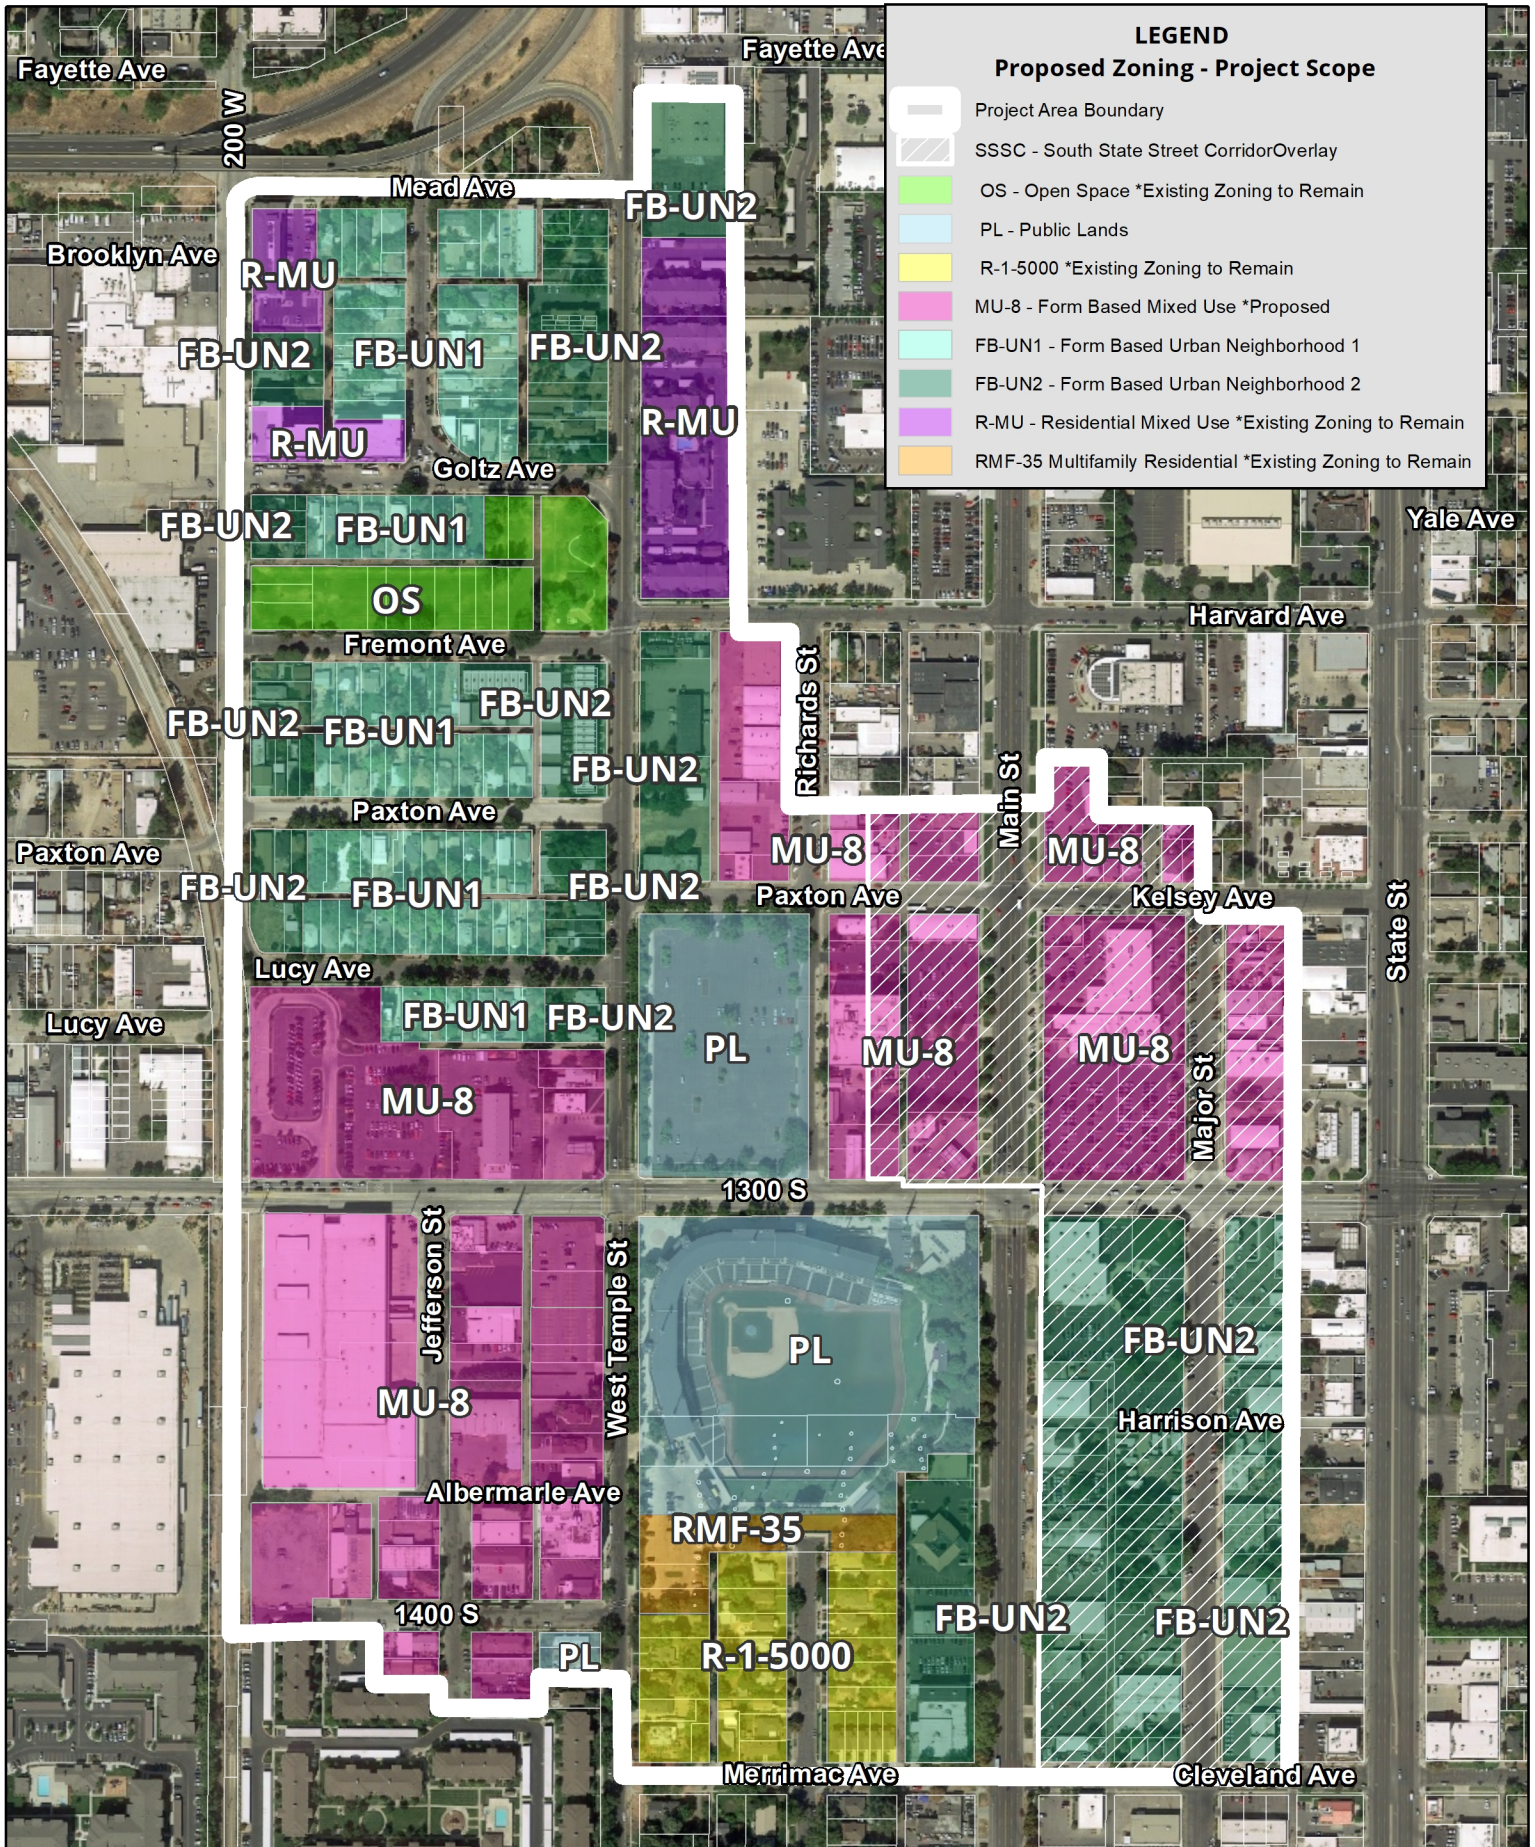

# BALLPARK STATION AREA - ZONING MAP AMENDMENTS

0 120 240 480 720 Feet